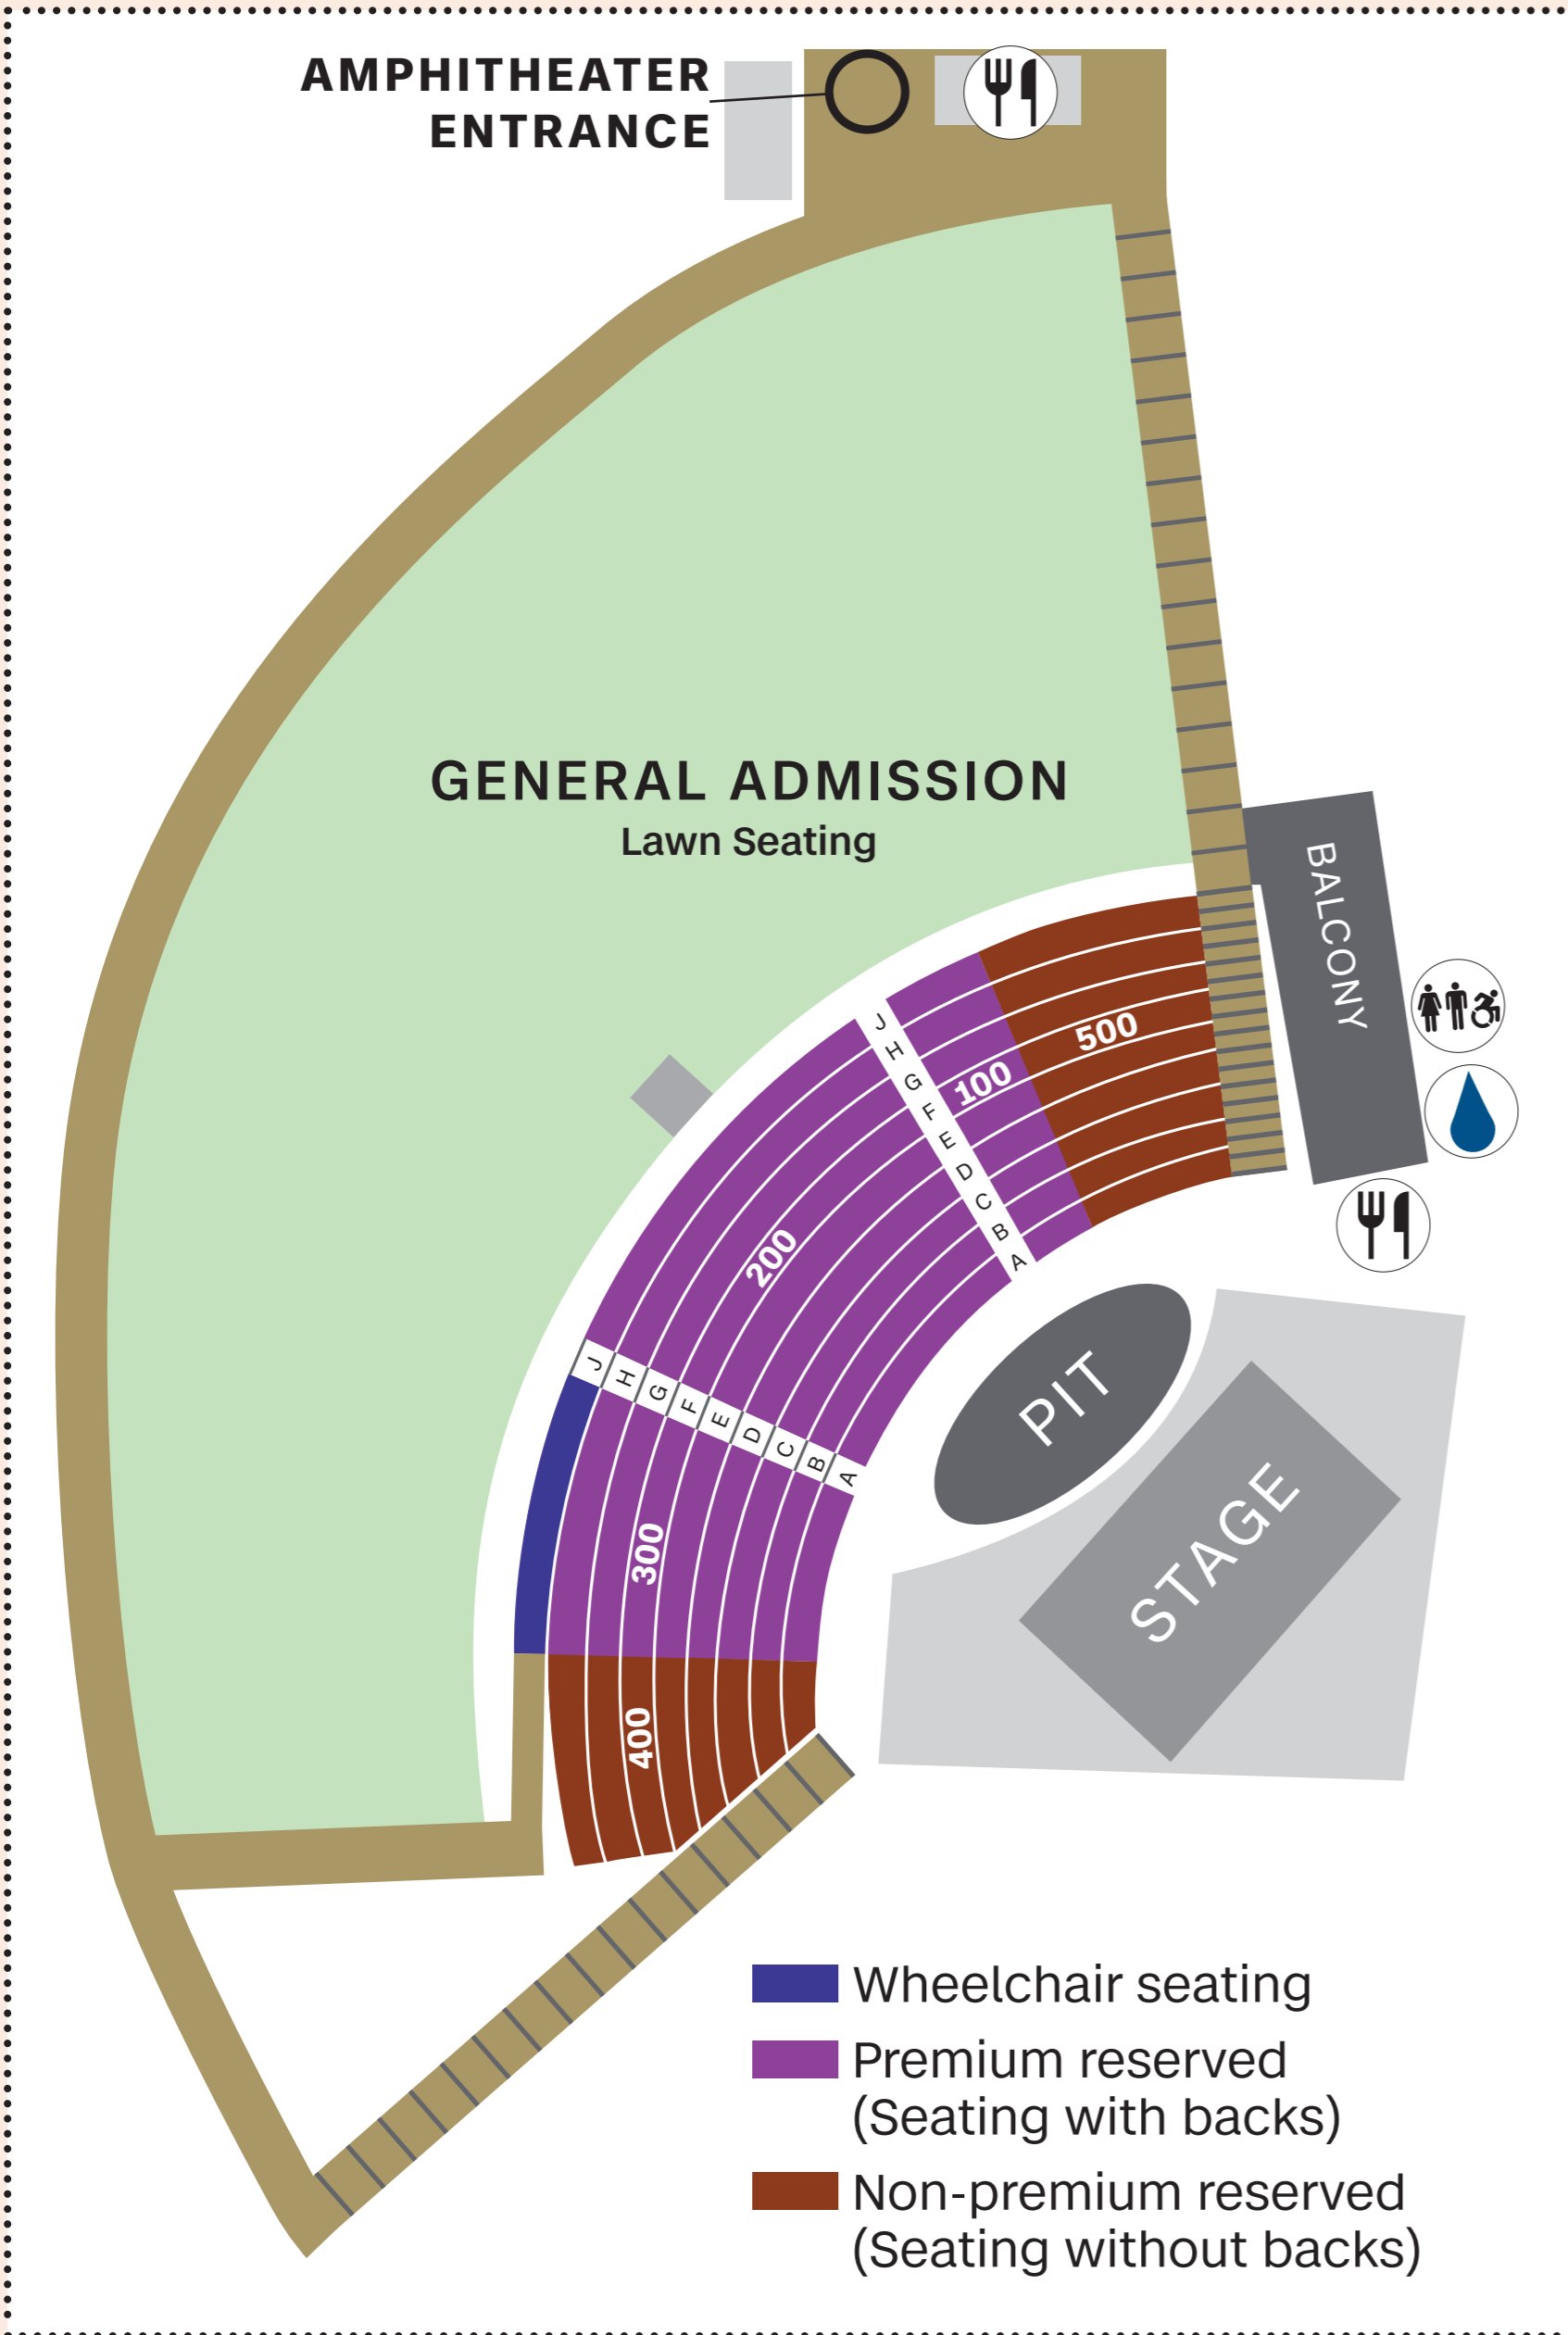

North Carolina Museum of Art

CONCERT/EVENT MAP

- P** PARKING
- ACCESSIBLE PARKING**
- BUS STOP**
- ACCESSIBLE RESTROOMS**
- DRINKING FOUNTAIN**
- CONCESSIONS**