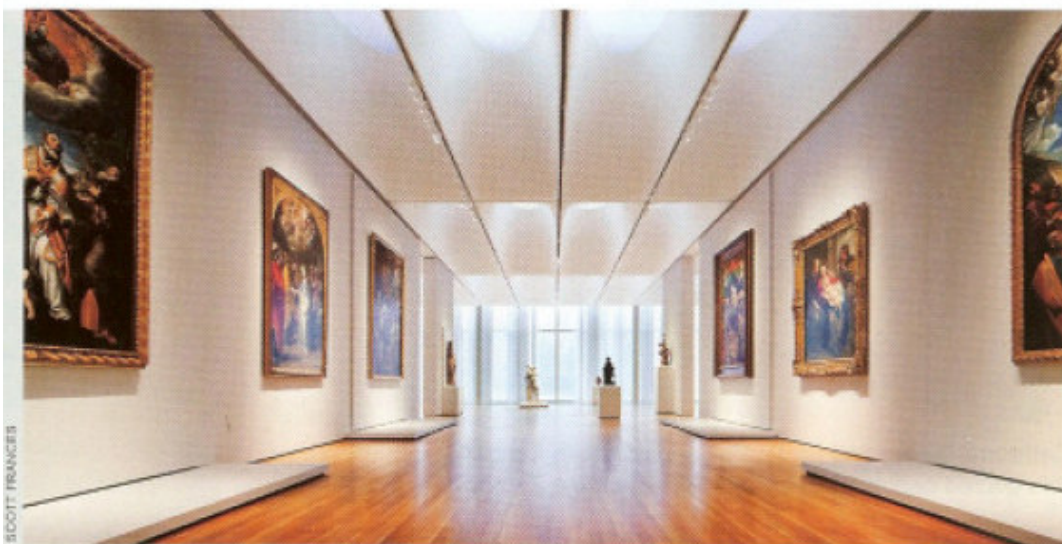

ART ● CRAFT ● TRAVEL ● INTERIOR DESIGN

AMERICAN Style

SUMMER 2010

SPOTLIGHT

The North Carolina Museum of Art's new 127,000-square-foot building opened April 24.

MUSEUMS UPDATE

OPENINGS The **North Carolina Museum of Art** in Raleigh reopened to the public on April 24, after a major three-year expansion. The new 127,000-square-foot, single-story building will house the museum's collection, including dozens of new acquisitions. It also contains a new restaurant and retail store.